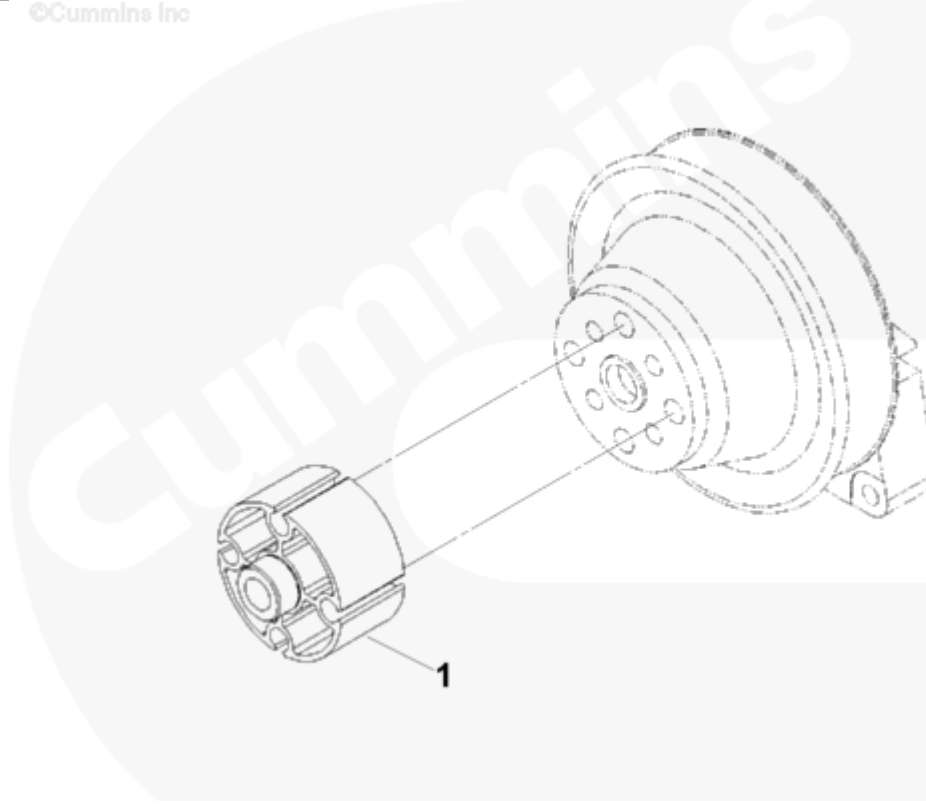

sp910gb

SMALL | MEDIUM | LARGE

Cart	Ref No	Part Number	Part Description	Required	Remarks
<a href="#">View My Cart</a>					
		SP9020	Fan Pilot Spacer		<a href="#">Fan Pilot Spacer...(More)</a>

					Spacer Thickness (MM): 38.10
					Spacer Type: Spacer
					Fan Pilot Diameter (MM): 25.4
					Engine Family:
					B Series
					C Series
					Mounting Bolt Circle (MM): 60
<input type="checkbox"/>	1	<a href="#">3910129</a>	Fan Pilot Spacer	1	